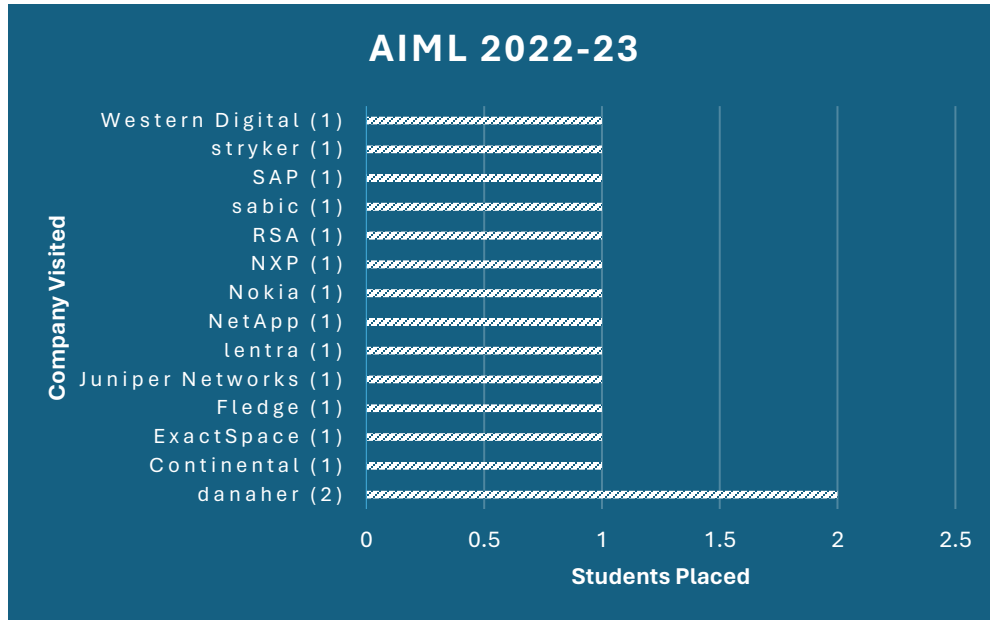

MANIPAL SCHOOL OF INFORMATION SCIENCES

MANIPAL

(A constituent unit of MAHE, Manipal)

Company wise Internship Placements for last 3 years