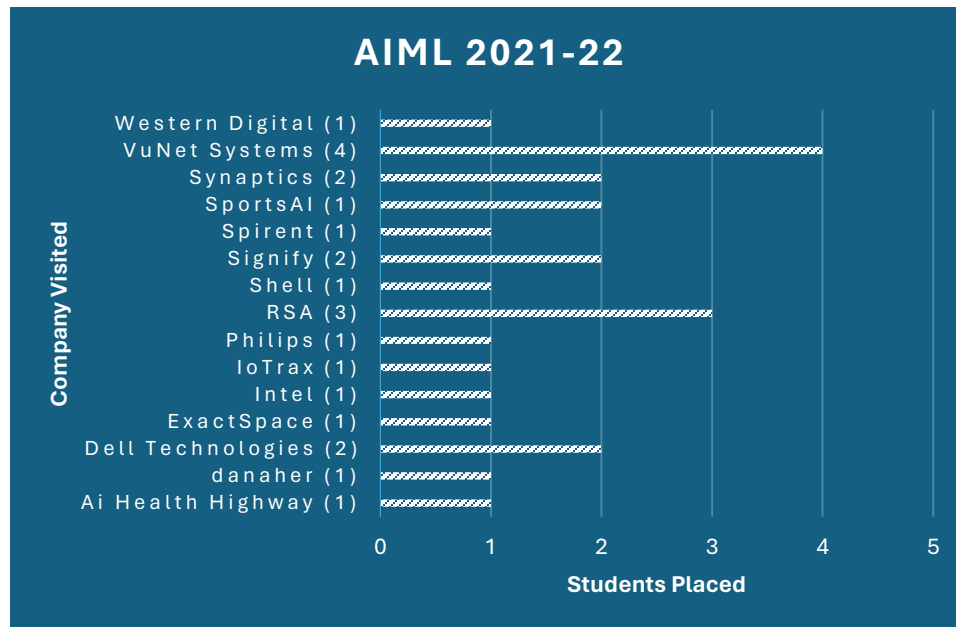

MANIPAL SCHOOL OF INFORMATION SCIENCES

MANIPAL

(A constituent unit of MAHE, Manipal)

Company wise Internship Placements for last 3 years