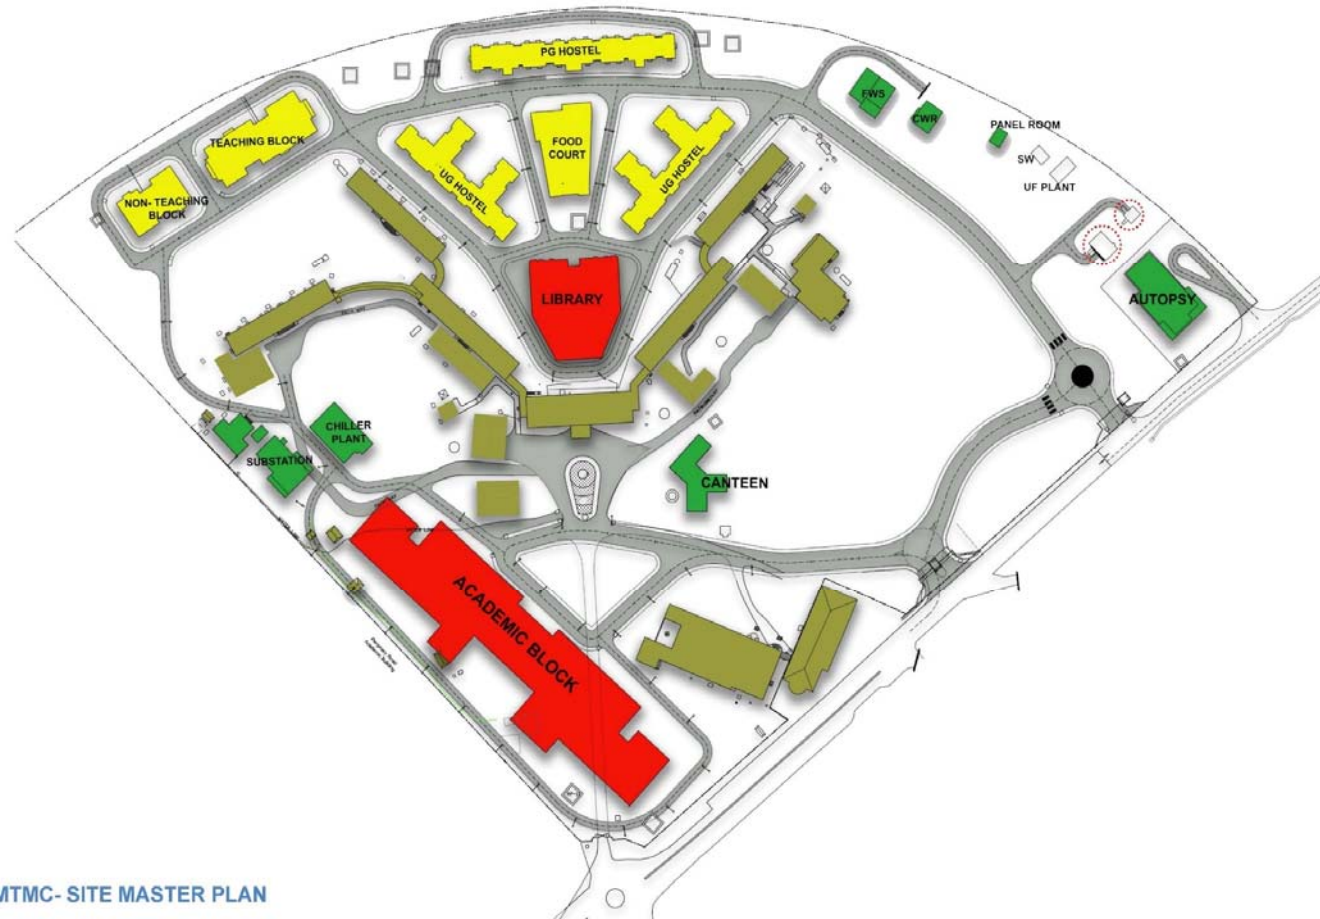

Master Plan - MTMC

Total Land : 24.5 acre

MTMC- SITE MASTER PLAN

Library Block

G + 3 Building
Total area : 55,000 sqft

Academic Block

G + 3 Building
Total area : 2,13,000 sqft

Autopsy Block

Single storied Building
Total area : 5200 sqft